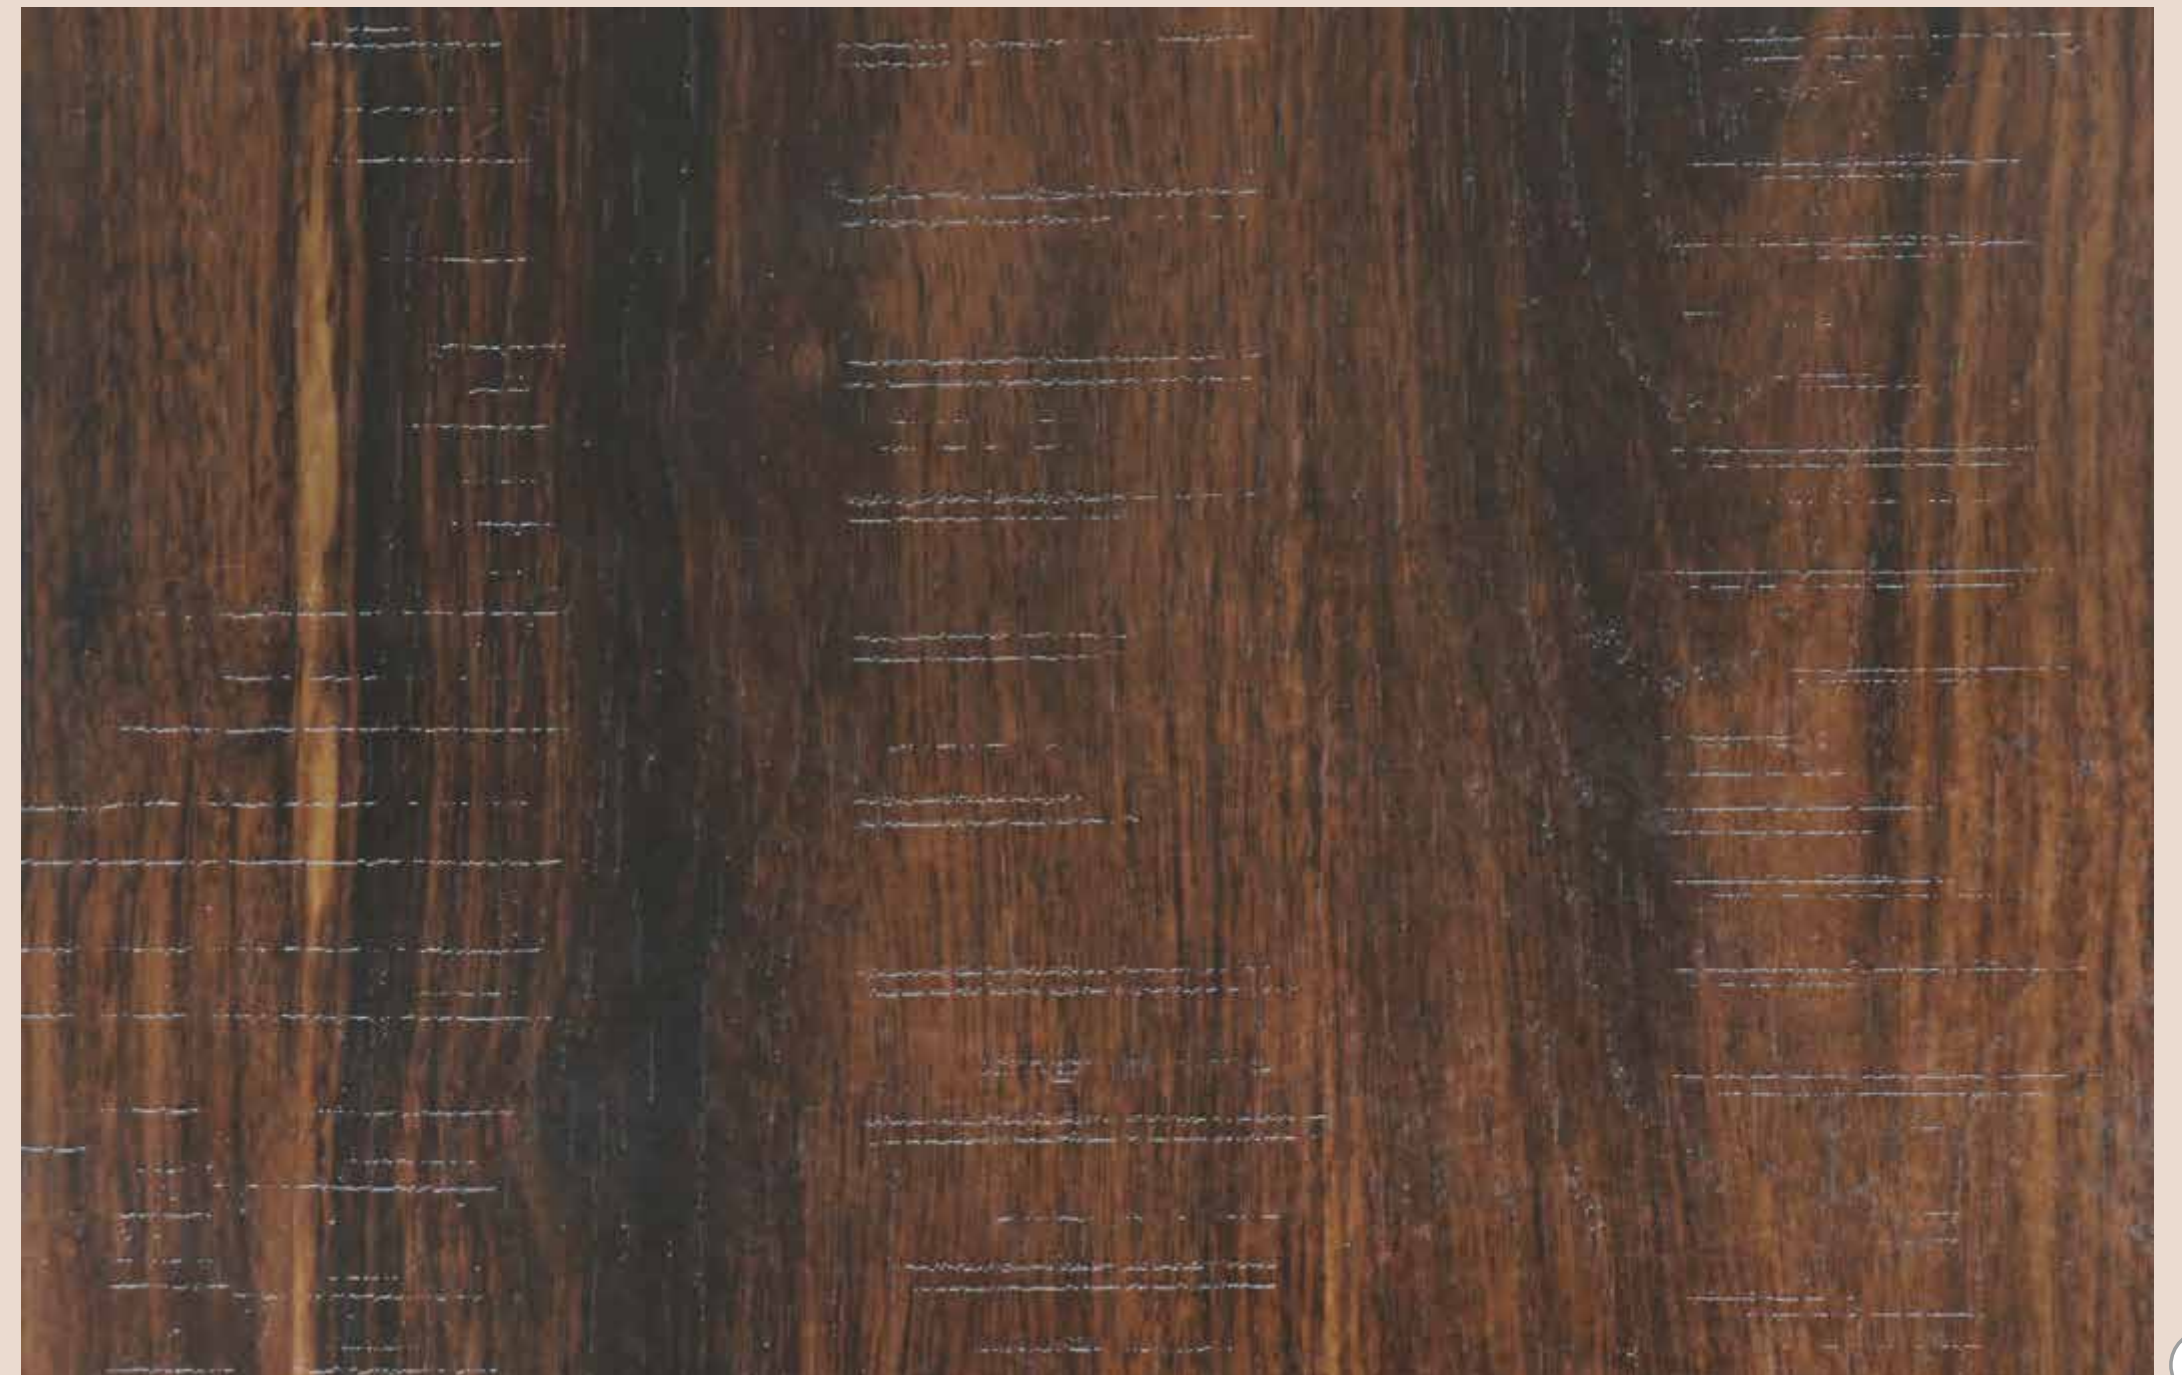

811 QC | CHERRY WALNUT