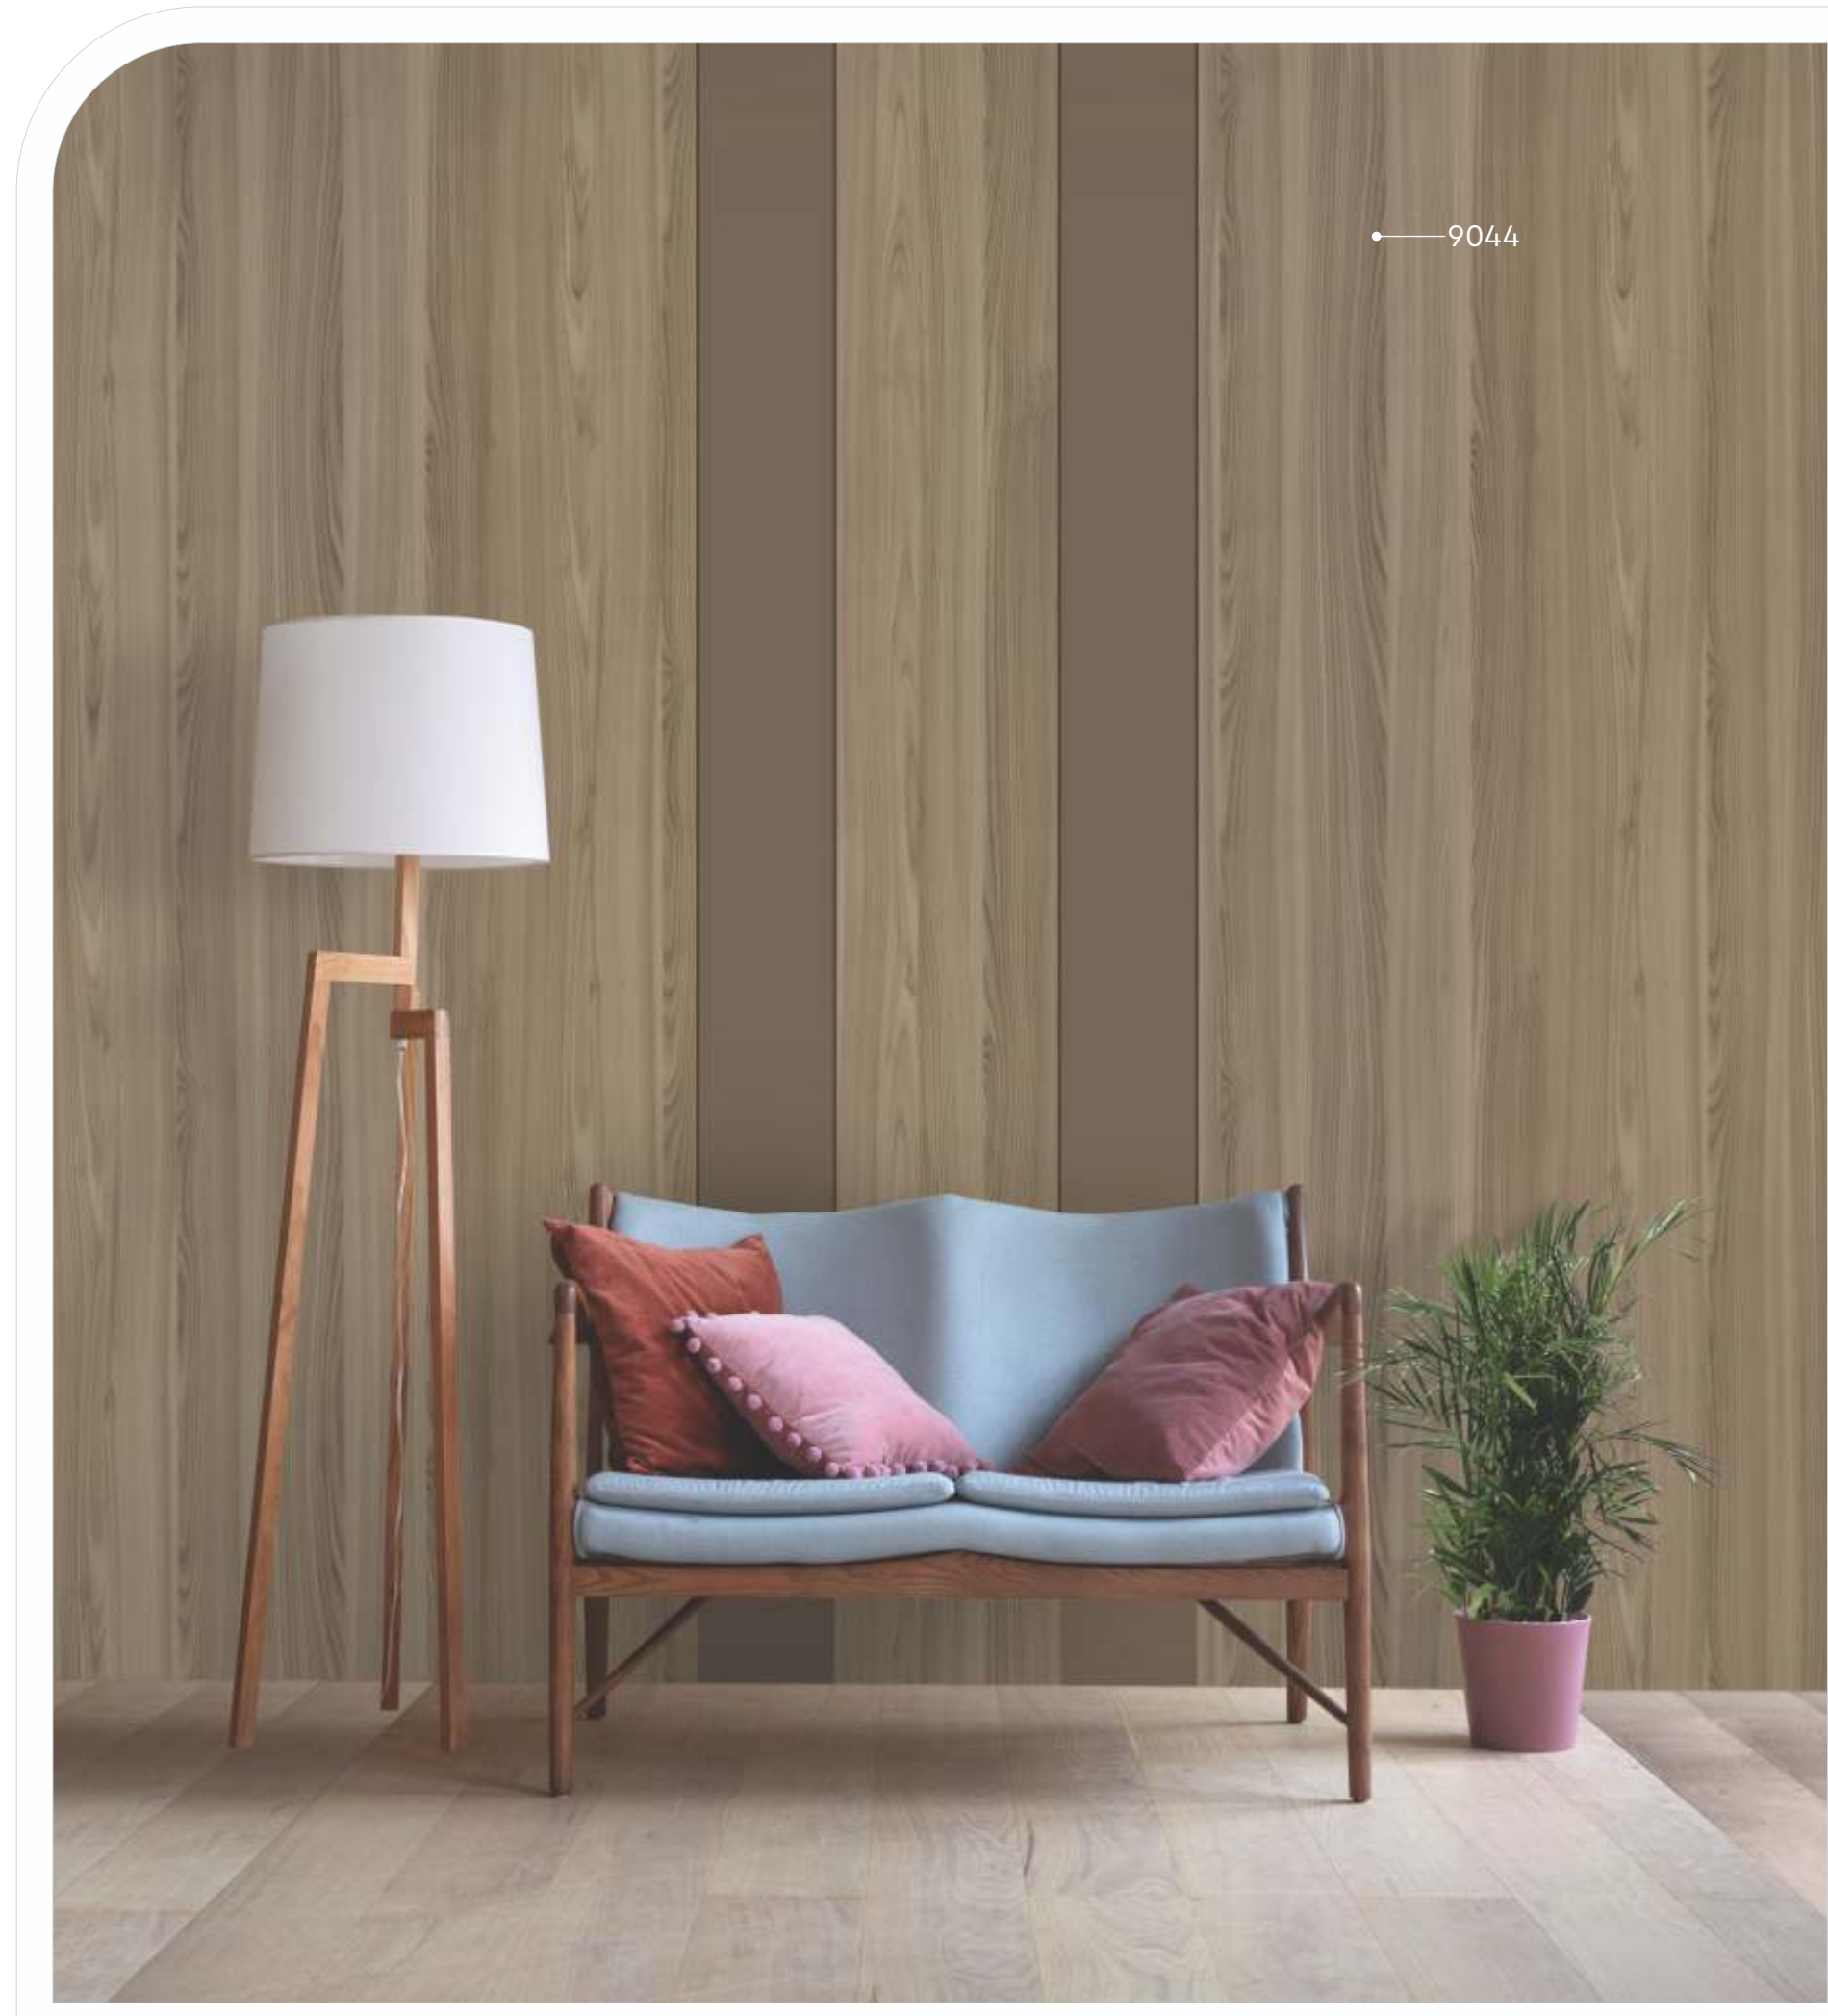

9057 HG | NATURAL WOOD

9040 HG | ANTIQUE WOOD BR

9041 HG | ANTIQUE WOOD BL

9044 HG | BAVARIAN NATURAL LIGHT

9045 HG | BAVARIAN NATURAL DARK

9054 HG | URBAN WALNUT

9055 HG | NIGERIAN DARK TEAK

9034 HG | ALMARA WOOD