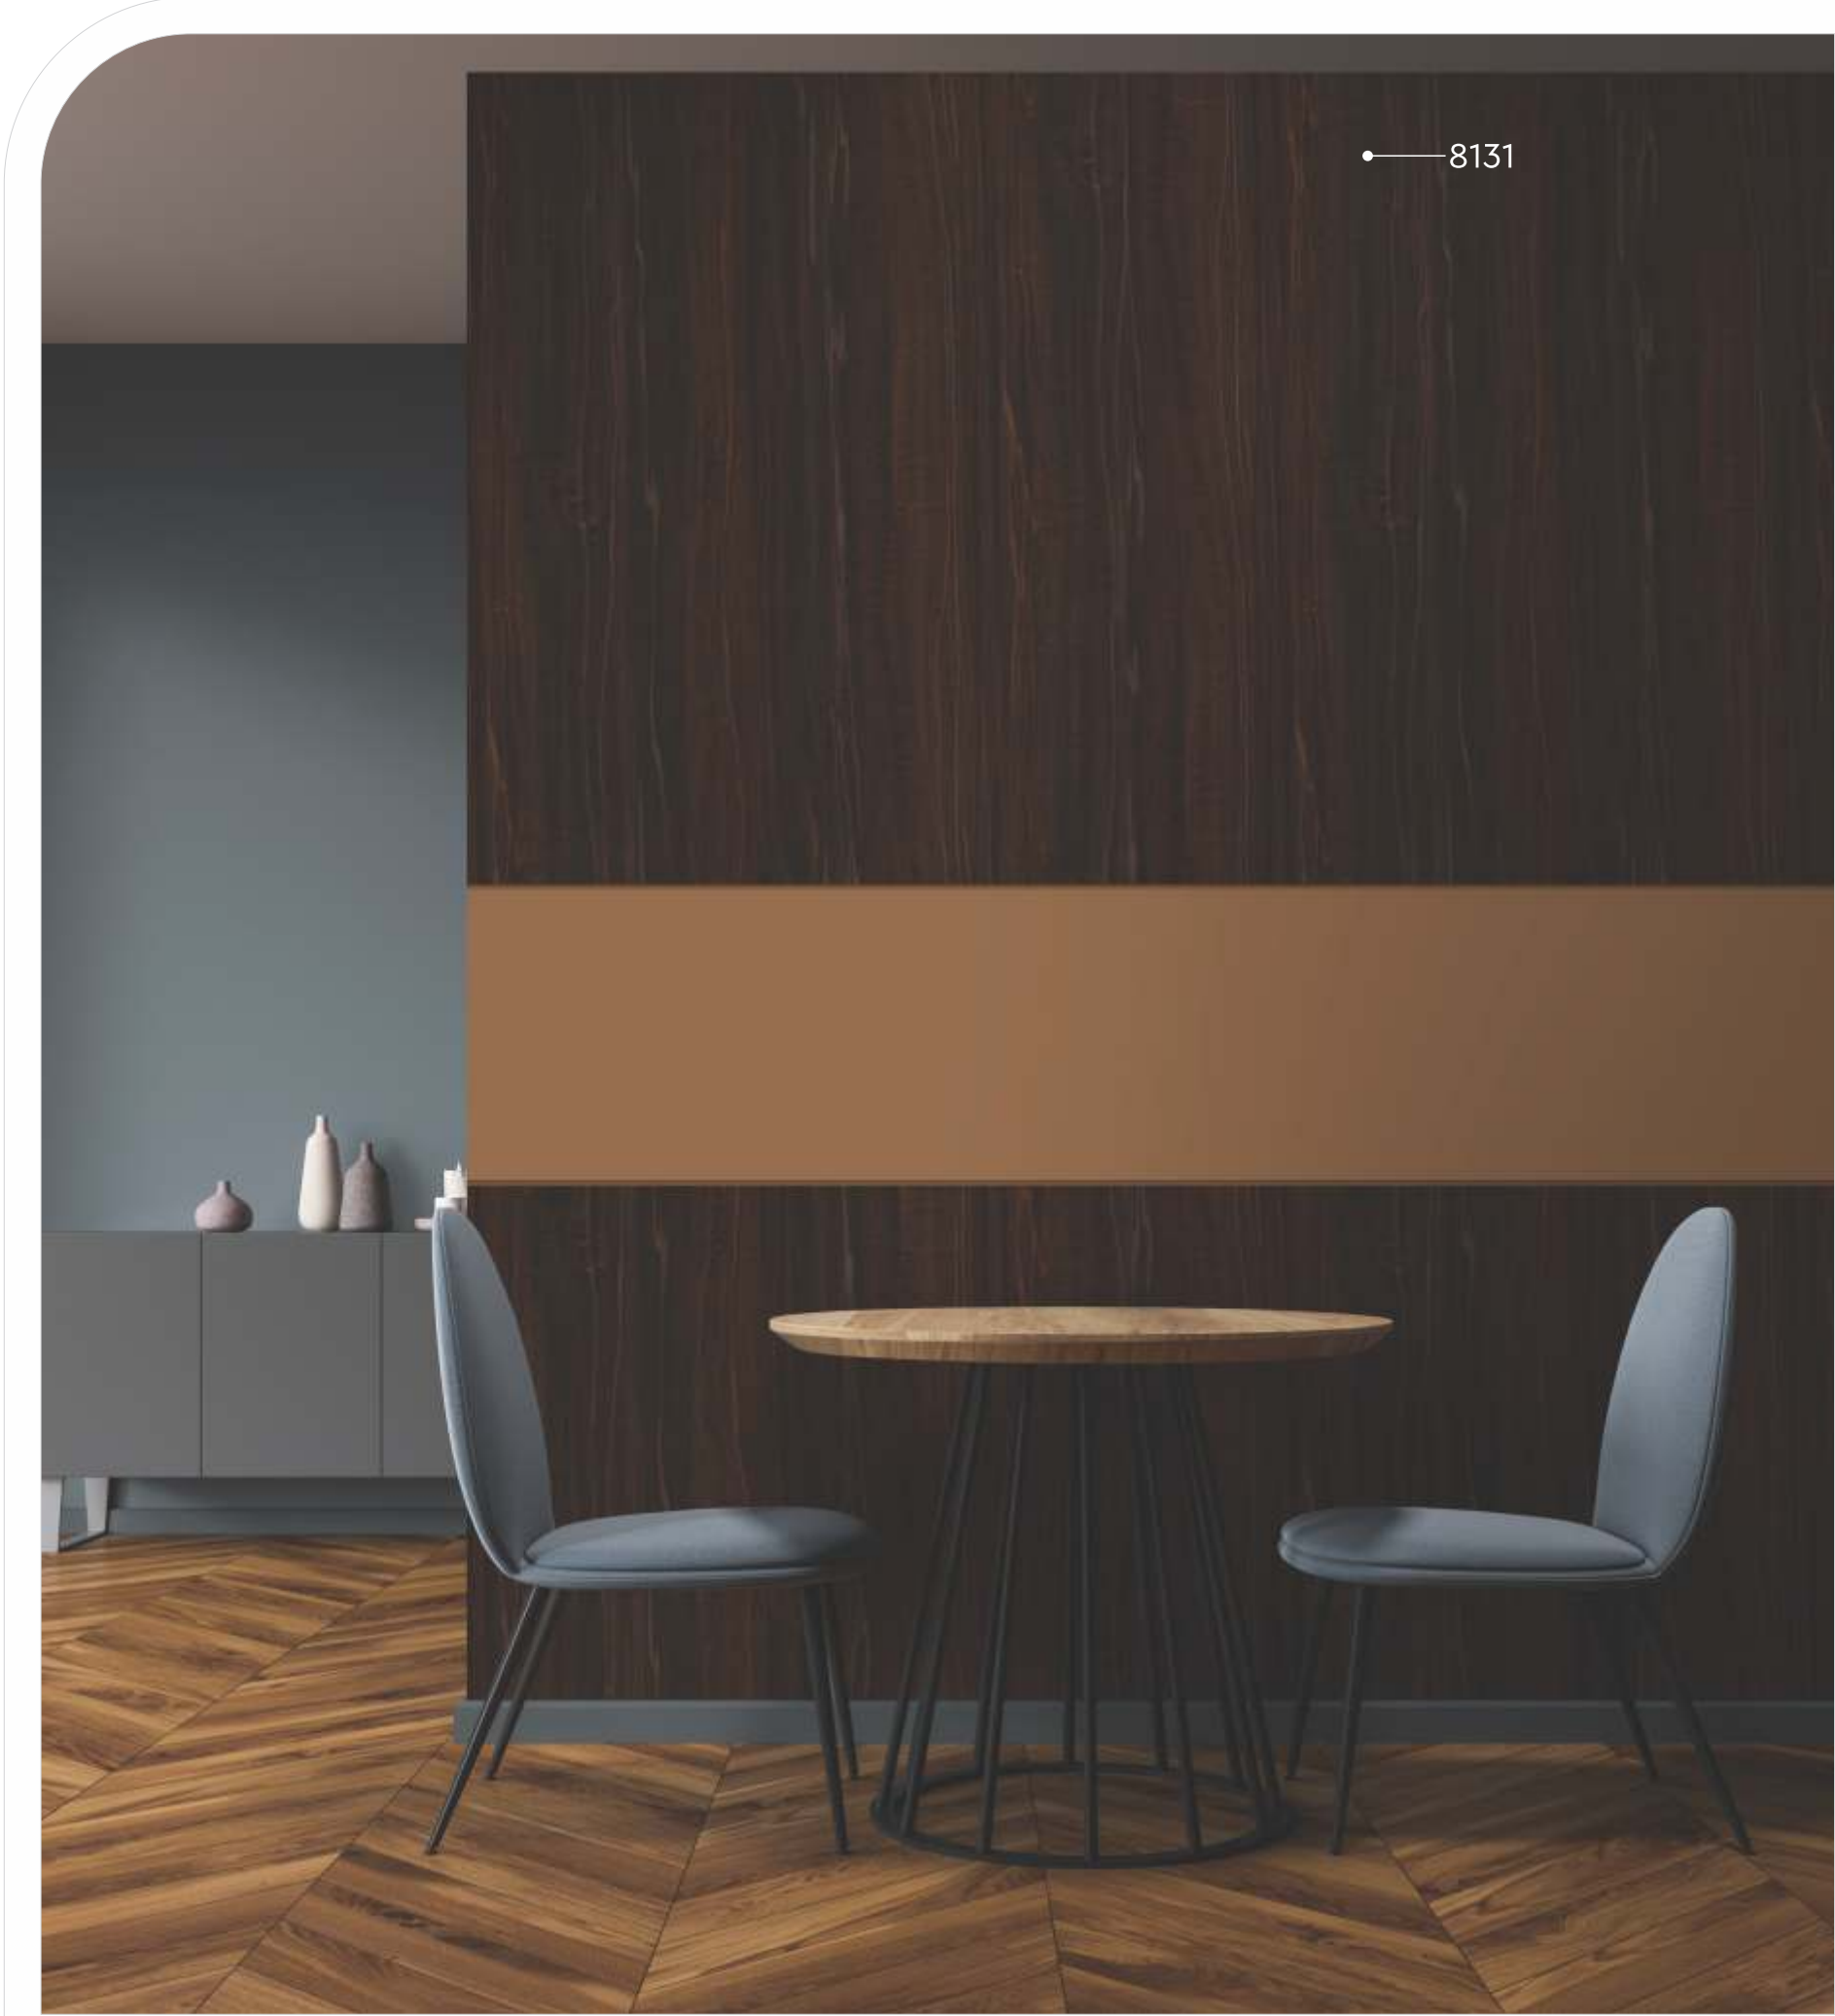

Your decor will smoothen every edge of your decor with beautiful shades and charm

HeatenUp your
decor

623 SF | BEIGE

8131 TW | GRAPHITE

Your decor will get a new life with our designs and colours. Our colours will add more a charming aura to your decor