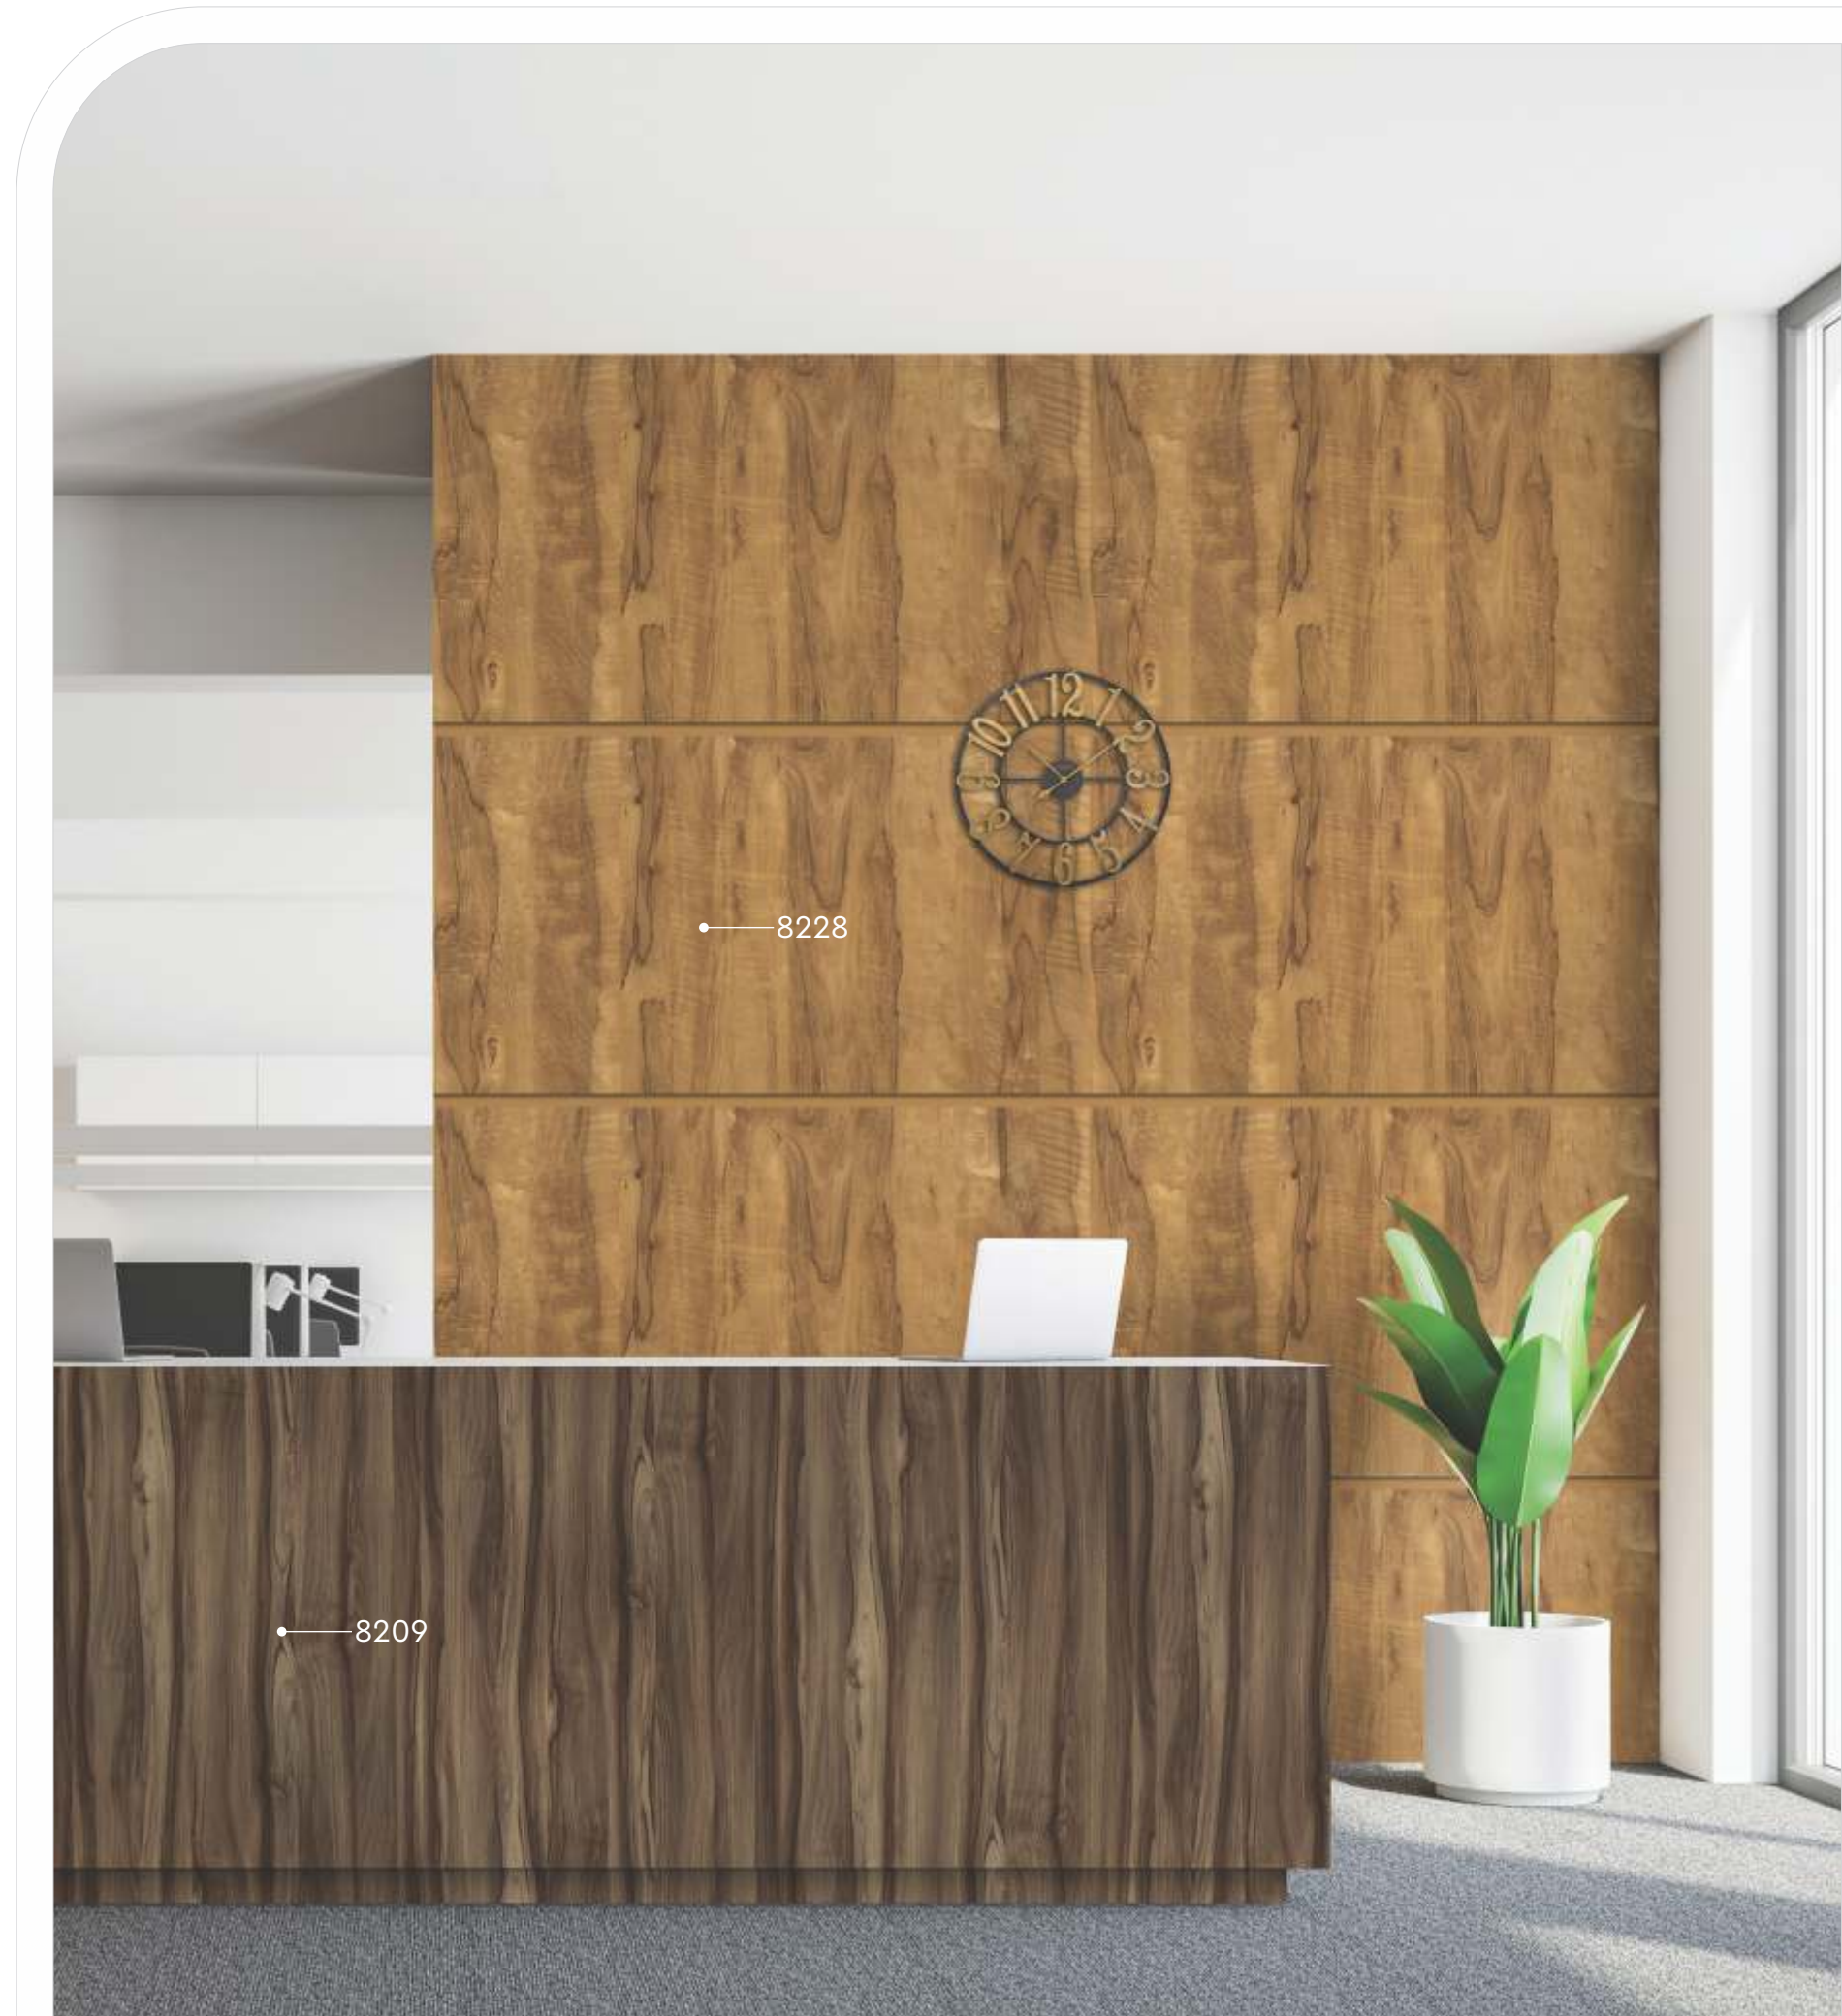

Pleasant
and Lovely
Vibrance

8126 RT | MANGO WOOD LIT

8378 RT | OLIVE FRUIT

Add more beguiling glow to your decor with our

Retouch your decor with the boldness of our

603 RT | COFFEE

605 RT | ORANGE

602 RT | GREY